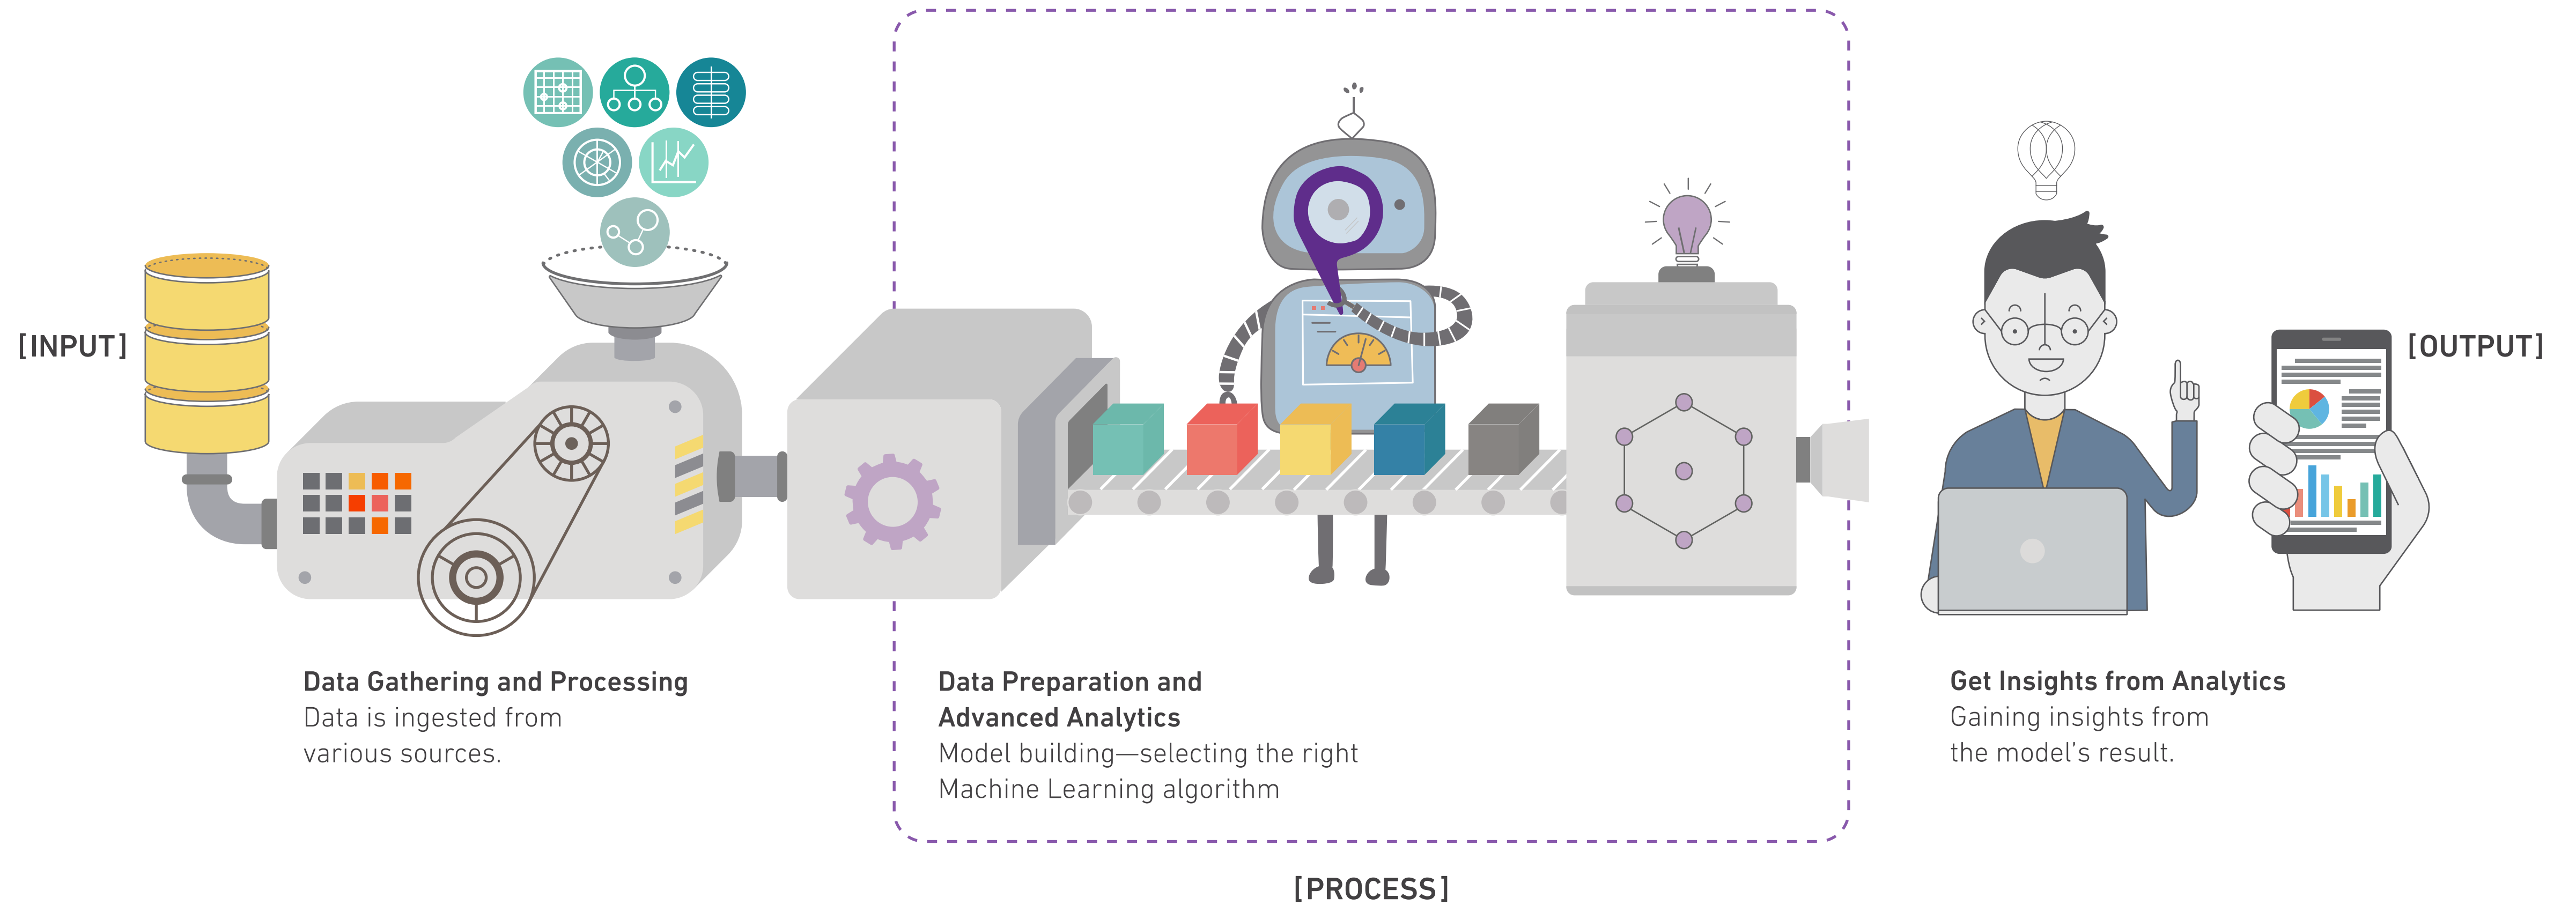

## MAKING DATA WORK FOR YOU

We have been a pioneer in the predictive analytics business in Indonesia for over 20 years. We were known as SPSS Indonesia, a sole distributor and authorized representative of SPSS' products and services. In 2011, it rebranded to Purple, an IBM Business Partner for analytics products and the data solution services.

# The Process